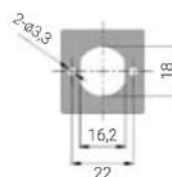

CE2032P

MEASUREMENTS (mm)

REF.	LENGTH mm	EAN13 8425181 *
CE2032P	30	* 738351

- With a USB master key which initialises opening codes in case of emergency