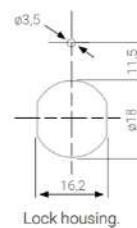

CE2032P

MEASUREMENTS (mm)

REF.	LENGTH mm	EAN13 8425181 *
CE2032P	30	* 738351

- With a USB master key which initialises opening codes in case of emergency