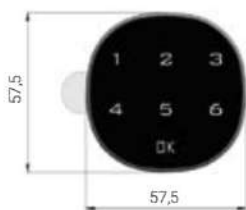

PUCK

FEATURES

- Capacitive keypad.
- Usage mode: **private** (1 user code).
- **Comes with a master code.**
- Opening codes from 4 to 15 digits, with millions of possible combinations.
- **Lock and warning sound lasting** for 60 seconds if 4 incorrect codes are entered consecutively.
- **External battery**, CR2032 3V
- Low battery indicator.
- If the battery runs out, the set opening code will not be deleted.
- **USB master key for groups:** initialise opening codes in case of emergency.

CE2032P

MEASUREMENTS (mm)

REF.	LENGTH mm	EAN13 8425181 *
CE2032P	30	* 738351

- With a USB master key which initialises opening codes in case of emergency