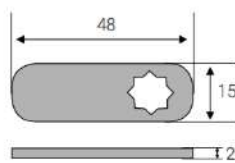

PUCK

FEATURES

- Capacitive keypad.
- Usage mode: **private** (1 user code).
- **Comes with a master code.**
- Opening codes from 4 to 15 digits, with millions of possible combinations.
- **Lock and warning sound lasting** for 60 seconds if 4 incorrect codes are entered consecutively.
- **External battery**, CR2032 3V
- Low battery indicator.
- If the battery runs out, the set opening code will not be deleted.
- **USB master key for groups:** initialise opening codes in case of emergency.

CE2032P

MEASUREMENTS (mm)

REF.	LENGTH mm	EAN13 8425181 *
CE2032P	30	* 738351

- With a USB master key which initialises opening codes in case of emergency