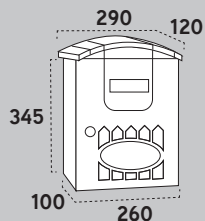

## MAILBOX CAPACITY

Slot opening:  
220 x 24

Measurements in mm