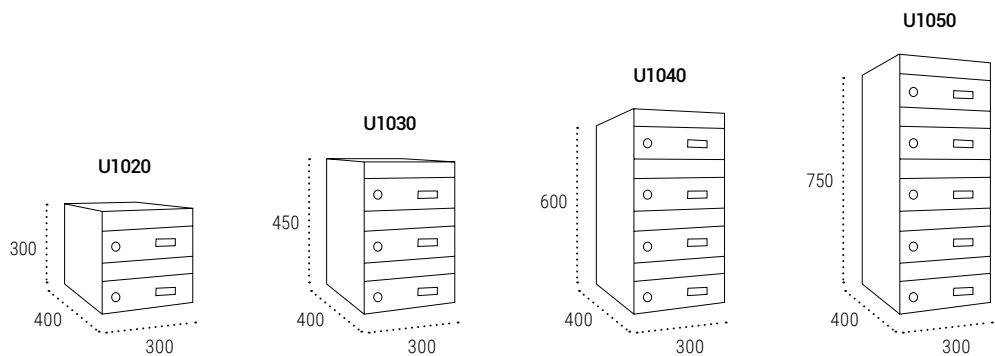

WHITE body and front	U1021	U1031	U1041	U1051
SILVER body and front	U1022	U1032	U1042	U1052
BLACK body and front	U1024	U1034	U1044	U1054
ANTHRACITE body and front	U1026	U1036	U1046	U1056
BLACK body and SATIN STAINLESS front	U1025	U1035	U1045	U1055
Body and front CHOICE OF COLOUR (Pg. 63)	U1029	U1039	U1049	U1059

COMPLEMENT YOUR MAILBOX WITH...

MAILBOX RECORDING Pg. 64

GROUP RECORDING Pg. 64

SURROUNDS Pg. 66

SUPPORT Pg. 70

TABLE Pg. 71 / 76

FLASHING Pg. 65

ROOF Pg. 73