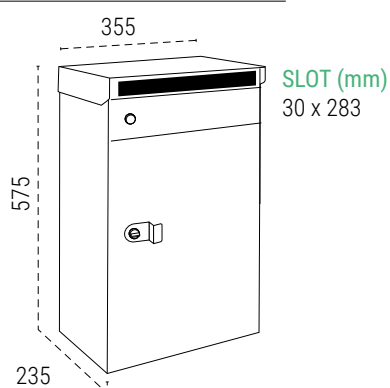

Parcel mailboxes

FRONTPACK

FEATURES

- **Max. parcel dimensions:** 420x300x190 mm.
- Anti-corrosion
- Material: Reinforced steel
- Secure and robust.
- Highly waterproof
- Installation: fixed to wall
- Fixing holes: 4 on the back

MEASUREMENTS (mm)

FRONTPACK MAIL

MEASUREMENTS (mm)

WALL MOUNTED PARCEL DROP BOX

FOR LARGE PARCELS.

GALVANIZED STEEL

BLACK EP2204
EAN-8425181745076

THE PERFECT SOLUTION FOR DELIVERY OF PARCEL DROP AND MAILBOX, IN ONE SINGLE PRODUCT.

BLACK EP2214
EAN-8425181745090

When the mailbox is empty it should be left unlocked. Once the delivery driver deposits a parcel and turns the knob to lock it, the mailbox can only be opened with a key.