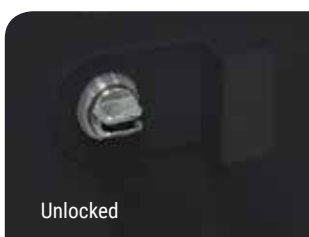

Parcel mailboxes

FRONTPACK

FEATURES

- **Max. parcel dimensions:** 420x300x190 mm.
- Anti-corrosion
- Material: Reinforced steel
- Secure and robust.
- Highly waterproof
- Installation: fixed to wall
- Fixing holes: 4 on the back

MEASUREMENTS (mm)

FRONTPACK MAIL

MEASUREMENTS (mm)

WALL MOUNTED PARCEL DROP BOX

FOR LARGE PARCELS.

GALVANIZED STEEL

BLACK EP2204
EAN-8425181745076

THE PERFECT SOLUTION FOR DELIVERY OF PARCEL DROP AND MAILBOX, IN ONE SINGLE PRODUCT.