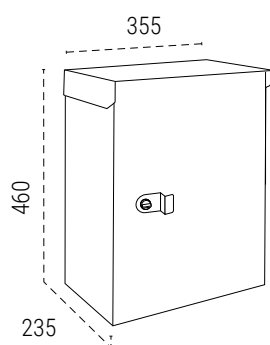

Parcel mailboxes

FRONTPACK

FEATURES

- **Max. parcel dimensions:** 420x300x190 mm.
- Anti-corrosion
- Material: Reinforced steel
- Secure and robust.
- Highly waterproof
- Installation: fixed to wall
- Fixing holes: 4 on the back

MEASUREMENTS (mm)

FRONTPACK MAIL

MEASUREMENTS (mm)

WALL MOUNTED PARCEL DROP BOX

FOR LARGE PARCELS.

GALVANIZED STEEL

BLACK EP2204
EAN-8425181745076

THE PERFECT SOLUTION FOR DELIVERY OF PARCEL DROP AND MAILBOX, IN ONE SINGLE PRODUCT.

BLACK EP2214
EAN-8425181745090

When the mailbox is empty it should be left unlocked. Once the delivery driver deposits a parcel and turns the knob to lock it, the mailbox can only be opened with a key.